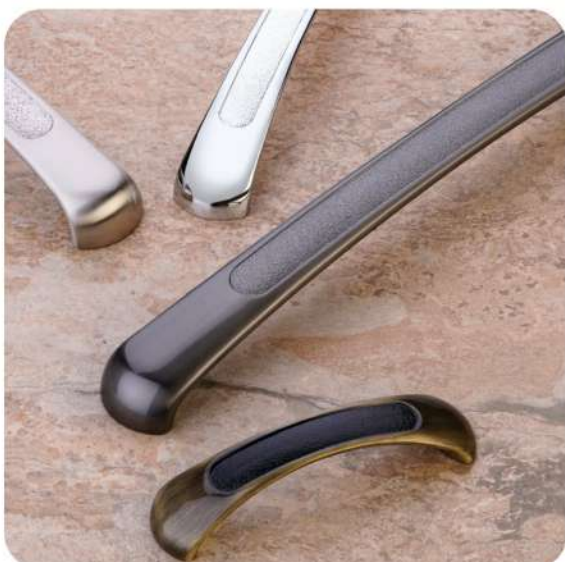

Design Code : 1088

Material : Zinc

H.C.	Packaging
96	20
160	10
224	05
288	05