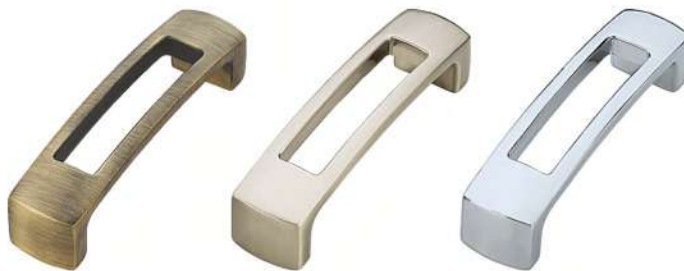

Design Code : 1055

Material : Zinc
Registered Design No.: 257657

H.C.	Packaging
96	20
160	10
224	05
288	05

Brass Antique Full Matt Lacquer

Design Code : 1054

Material : Zinc

H.C.	Packaging
96	20
160	10
224	05
288	05

Brass Antique Full Matt Lacquer Chrome

Design Code : 1053

Material : Zinc

H.C.	Packaging
96	20
160	10
224	05
288	05

PVD Gold PVD Rose Gold Graphite Black Brass Antique Full Matt Lacquer Chrome

Design Code : 1052