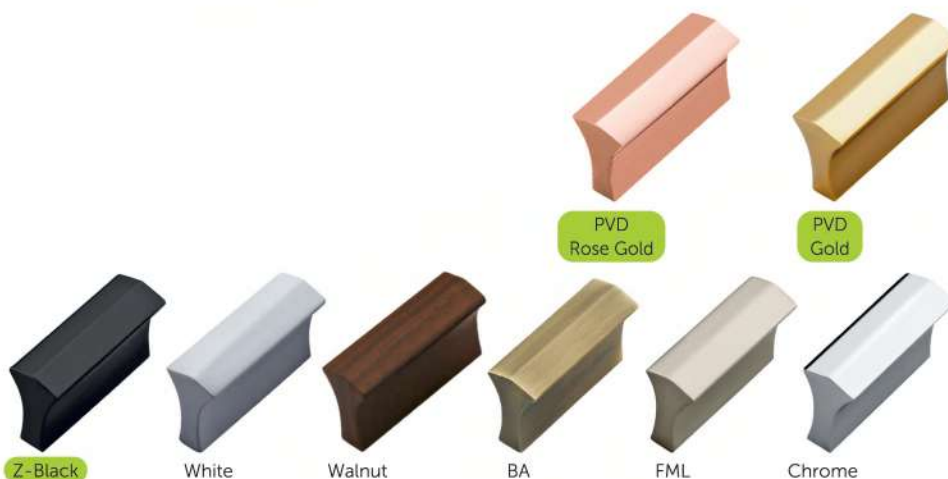

Design Code : 2018

Material : Aluminium

H.C.	Packaging
Knob	15

KNOBS

Design Code : 3503 Single Screw With Lock Point

Material : Zinc

H.C.	Packaging
KNOB	15
BIG	15

New Arrival