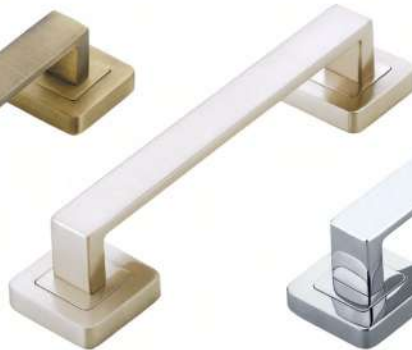

Chrome

Full Matt Lacquer