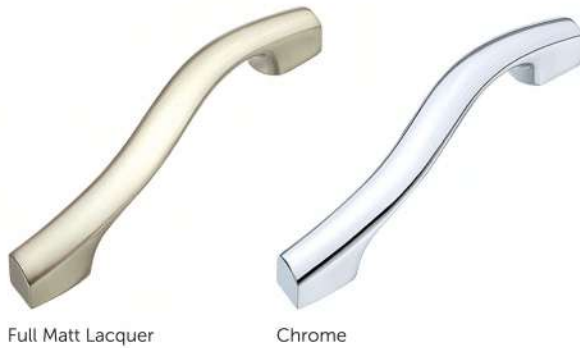

Full Matt Lacquer

Chrome